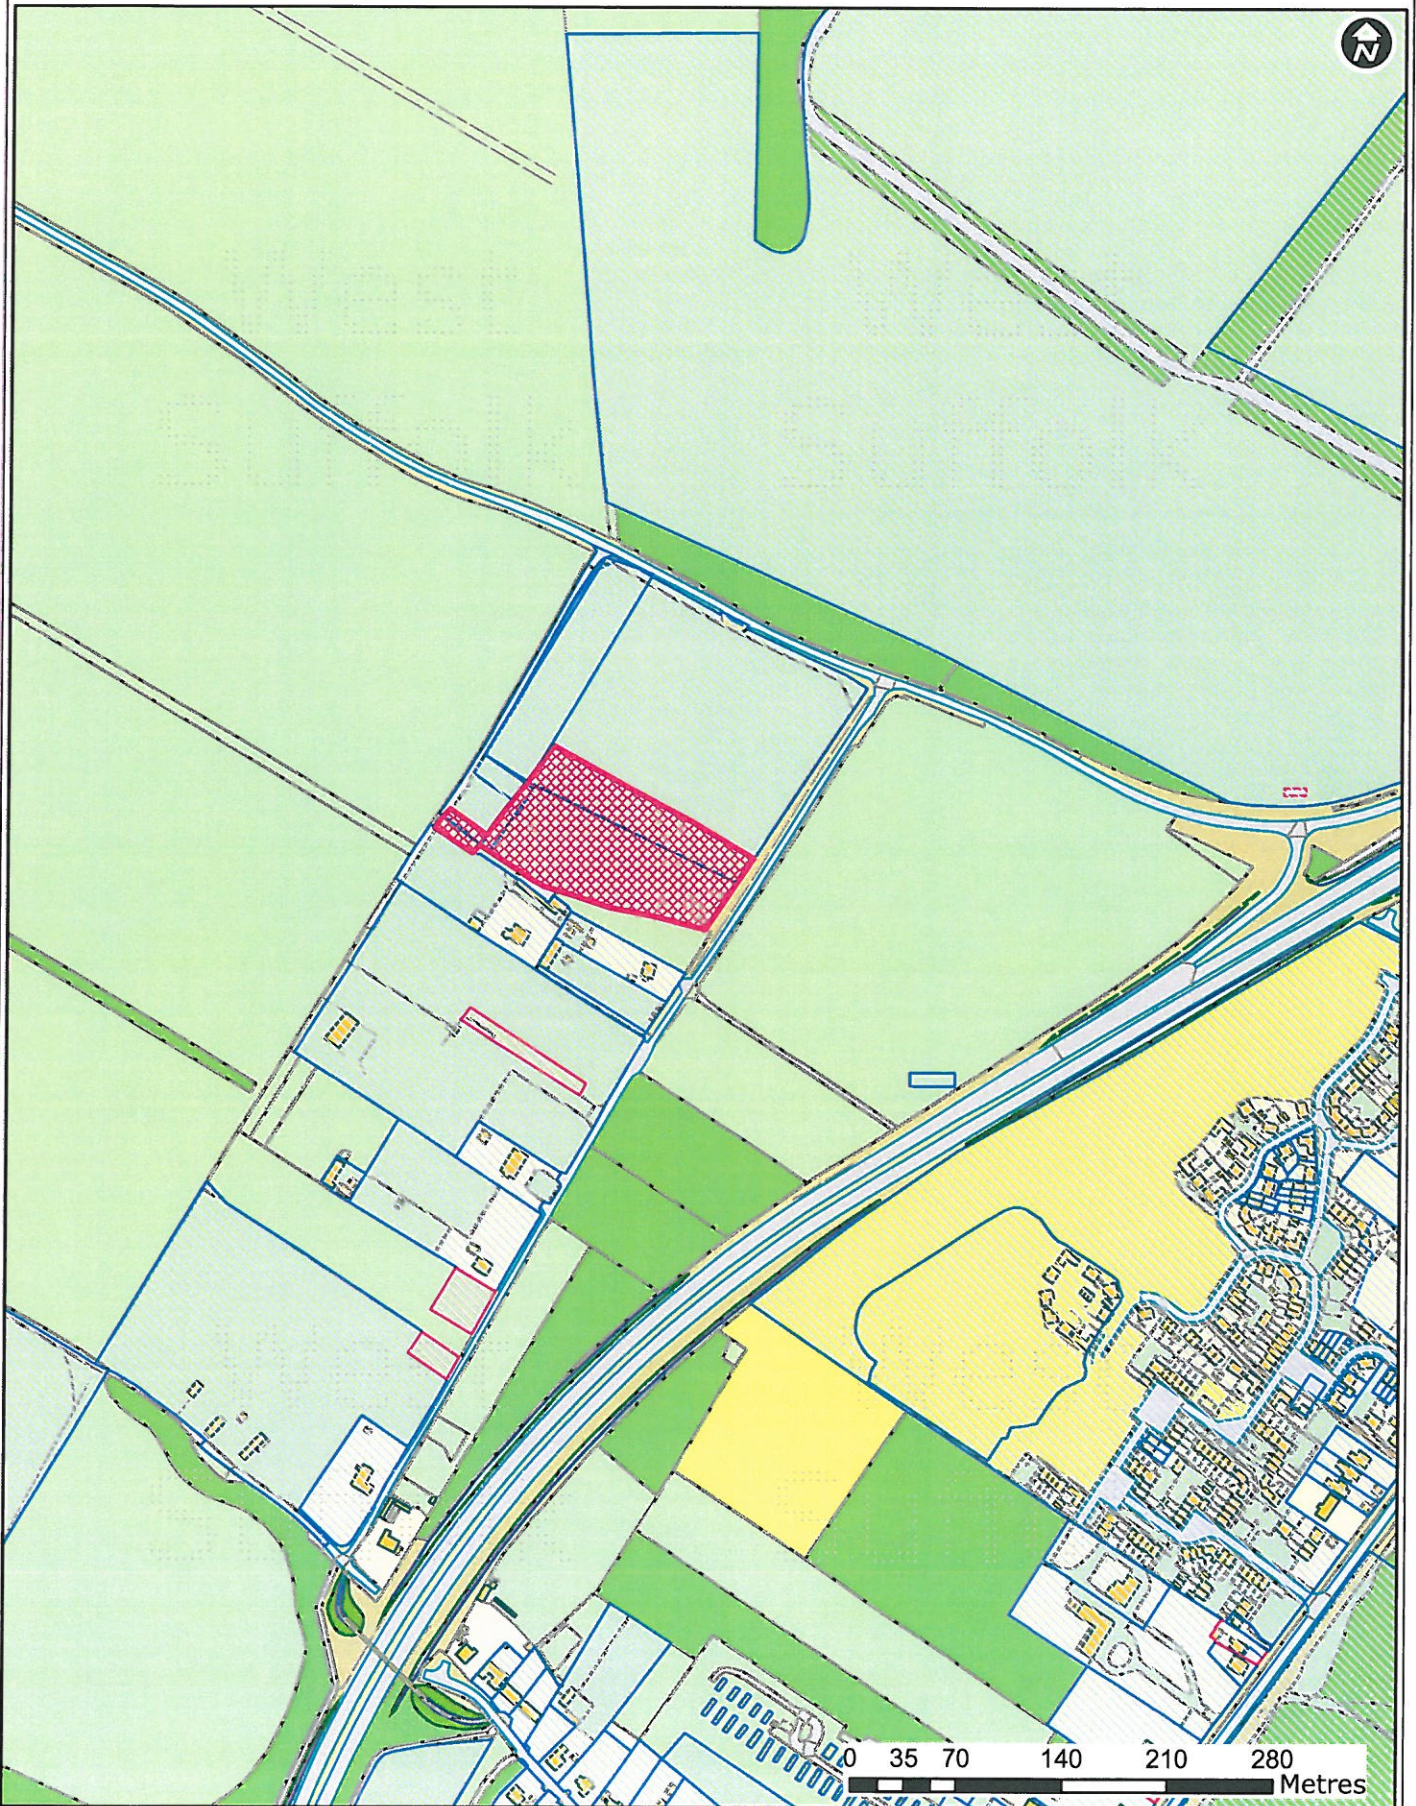

**DC.14.2162.FUL**

Caravan Mobile Site, Elms Road, Red Lodge

Forest Heath • St Edmundsbury

**West Suffolk**  
working together

© Crown Copyright and database rights 2015 Ordnance Survey 100019675/100023282. You are not permitted to copy, sub-license, distribute or sell any of this data to third parties in any form. Use of this data is subject to terms and conditions. See [www.westsuffolk.gov.uk/disclaimer.cfm](http://www.westsuffolk.gov.uk/disclaimer.cfm).

**Scale: 1:5,000**  
**Date: 20/05/2015**